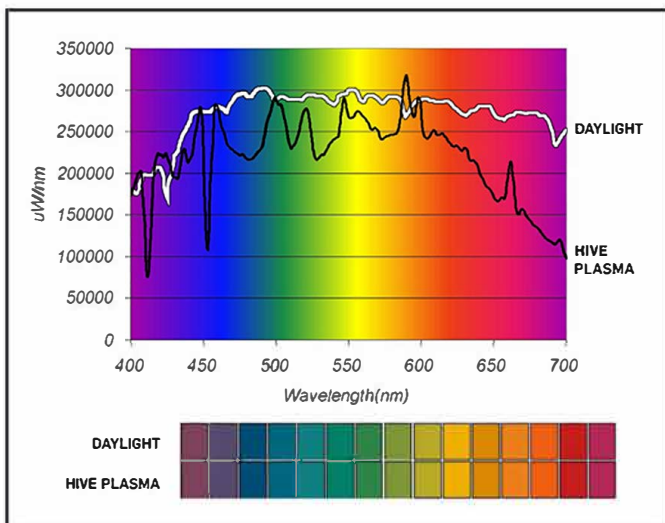

THE DAYLIGHT DIAL

Hive's V.C.T. System

HIVE'S ADJUSTABLE DAYLIGHT:

Launched with the Bee Plasma Flood, and now available on all of Hive's lights, the Daylight Dial offers fully tunable Variable Color Temperature (VCT) from 4600K – 7000K degrees Kelvin. As well as the ability to shift all the way to a deep blue moonlight. The Daylight Dial allows the user to track the natural shift of the Sun over the course of a day and warm or cool a scene creatively without the use of gels.

The Daylight Dial sends a small voltage signal, which changes the chemical composition of the plasma reaction inside the bulb. This allows the VCT system to change the color temperature of the Hive fixture with the simple turn of a dial, taking a mere 10 seconds to shift the bulbs color throughout the entire daylight range. While shifting the white light emitted across the kelvin scale, it preserves plasma's full spectrum output without any green/magenta shift.

Hive's Plasma light remains a full spectrum source from 4600K - 7000K

Dial control system with suggested Color Temperatures.

HIVE™
BUILT BRIGHT

MILANO SYSTEMS

ADVANCED TECHNOLOGICAL SYSTEMS

Milano Systems S.r.l.
Via Umbria 10 – 20090 Segrate (MI) Italia www.milanosystems.it