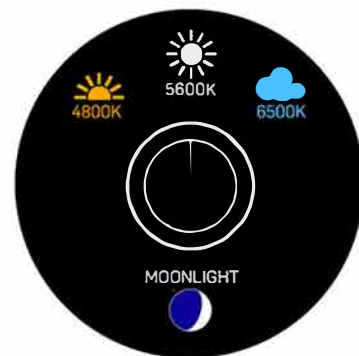

THE DAYLIGHT DIAL

Hive's V.C.T. System

HIVE'S ADJUSTABLE DAYLIGHT:

Launched with the Bee Plasma Flood, and now available on all of Hive's lights, the Daylight Dial offers fully tunable Variable Color Temperature (VCT) from 4600K – 7000K degrees Kelvin. As well as the ability to shift all the way to a deep blue moonlight. The Daylight Dial allows the user to track the natural shift of the Sun over the course of a day and warm or cool a scene creatively without the use of gels.

The Daylight Dial sends a small voltage signal, which changes the chemical composition of the plasma reaction inside the bulb. This allows the VCT system to change the color temperature of the Hive fixture with the simple turn of a dial, taking a mere 10 seconds to shift the bulbs color throughout the entire daylight range. While shifting the white light emitted across the kelvin scale, it preserves plasma's full spectrum output without any green/magenta shift.

Hive's Plasma light remains a full spectrum source from 4600K - 7000K

Dial control system with suggested Color Temperatures.

HIVE™
BUILT BRIGHT

MILANO SYSTEMS

ADVANCED TECHNOLOGICAL SYSTEMS

Milano Systems S.r.l.
Via Umbria 10 – 20090 Segrate (MI) Italia www.milanosystems.it